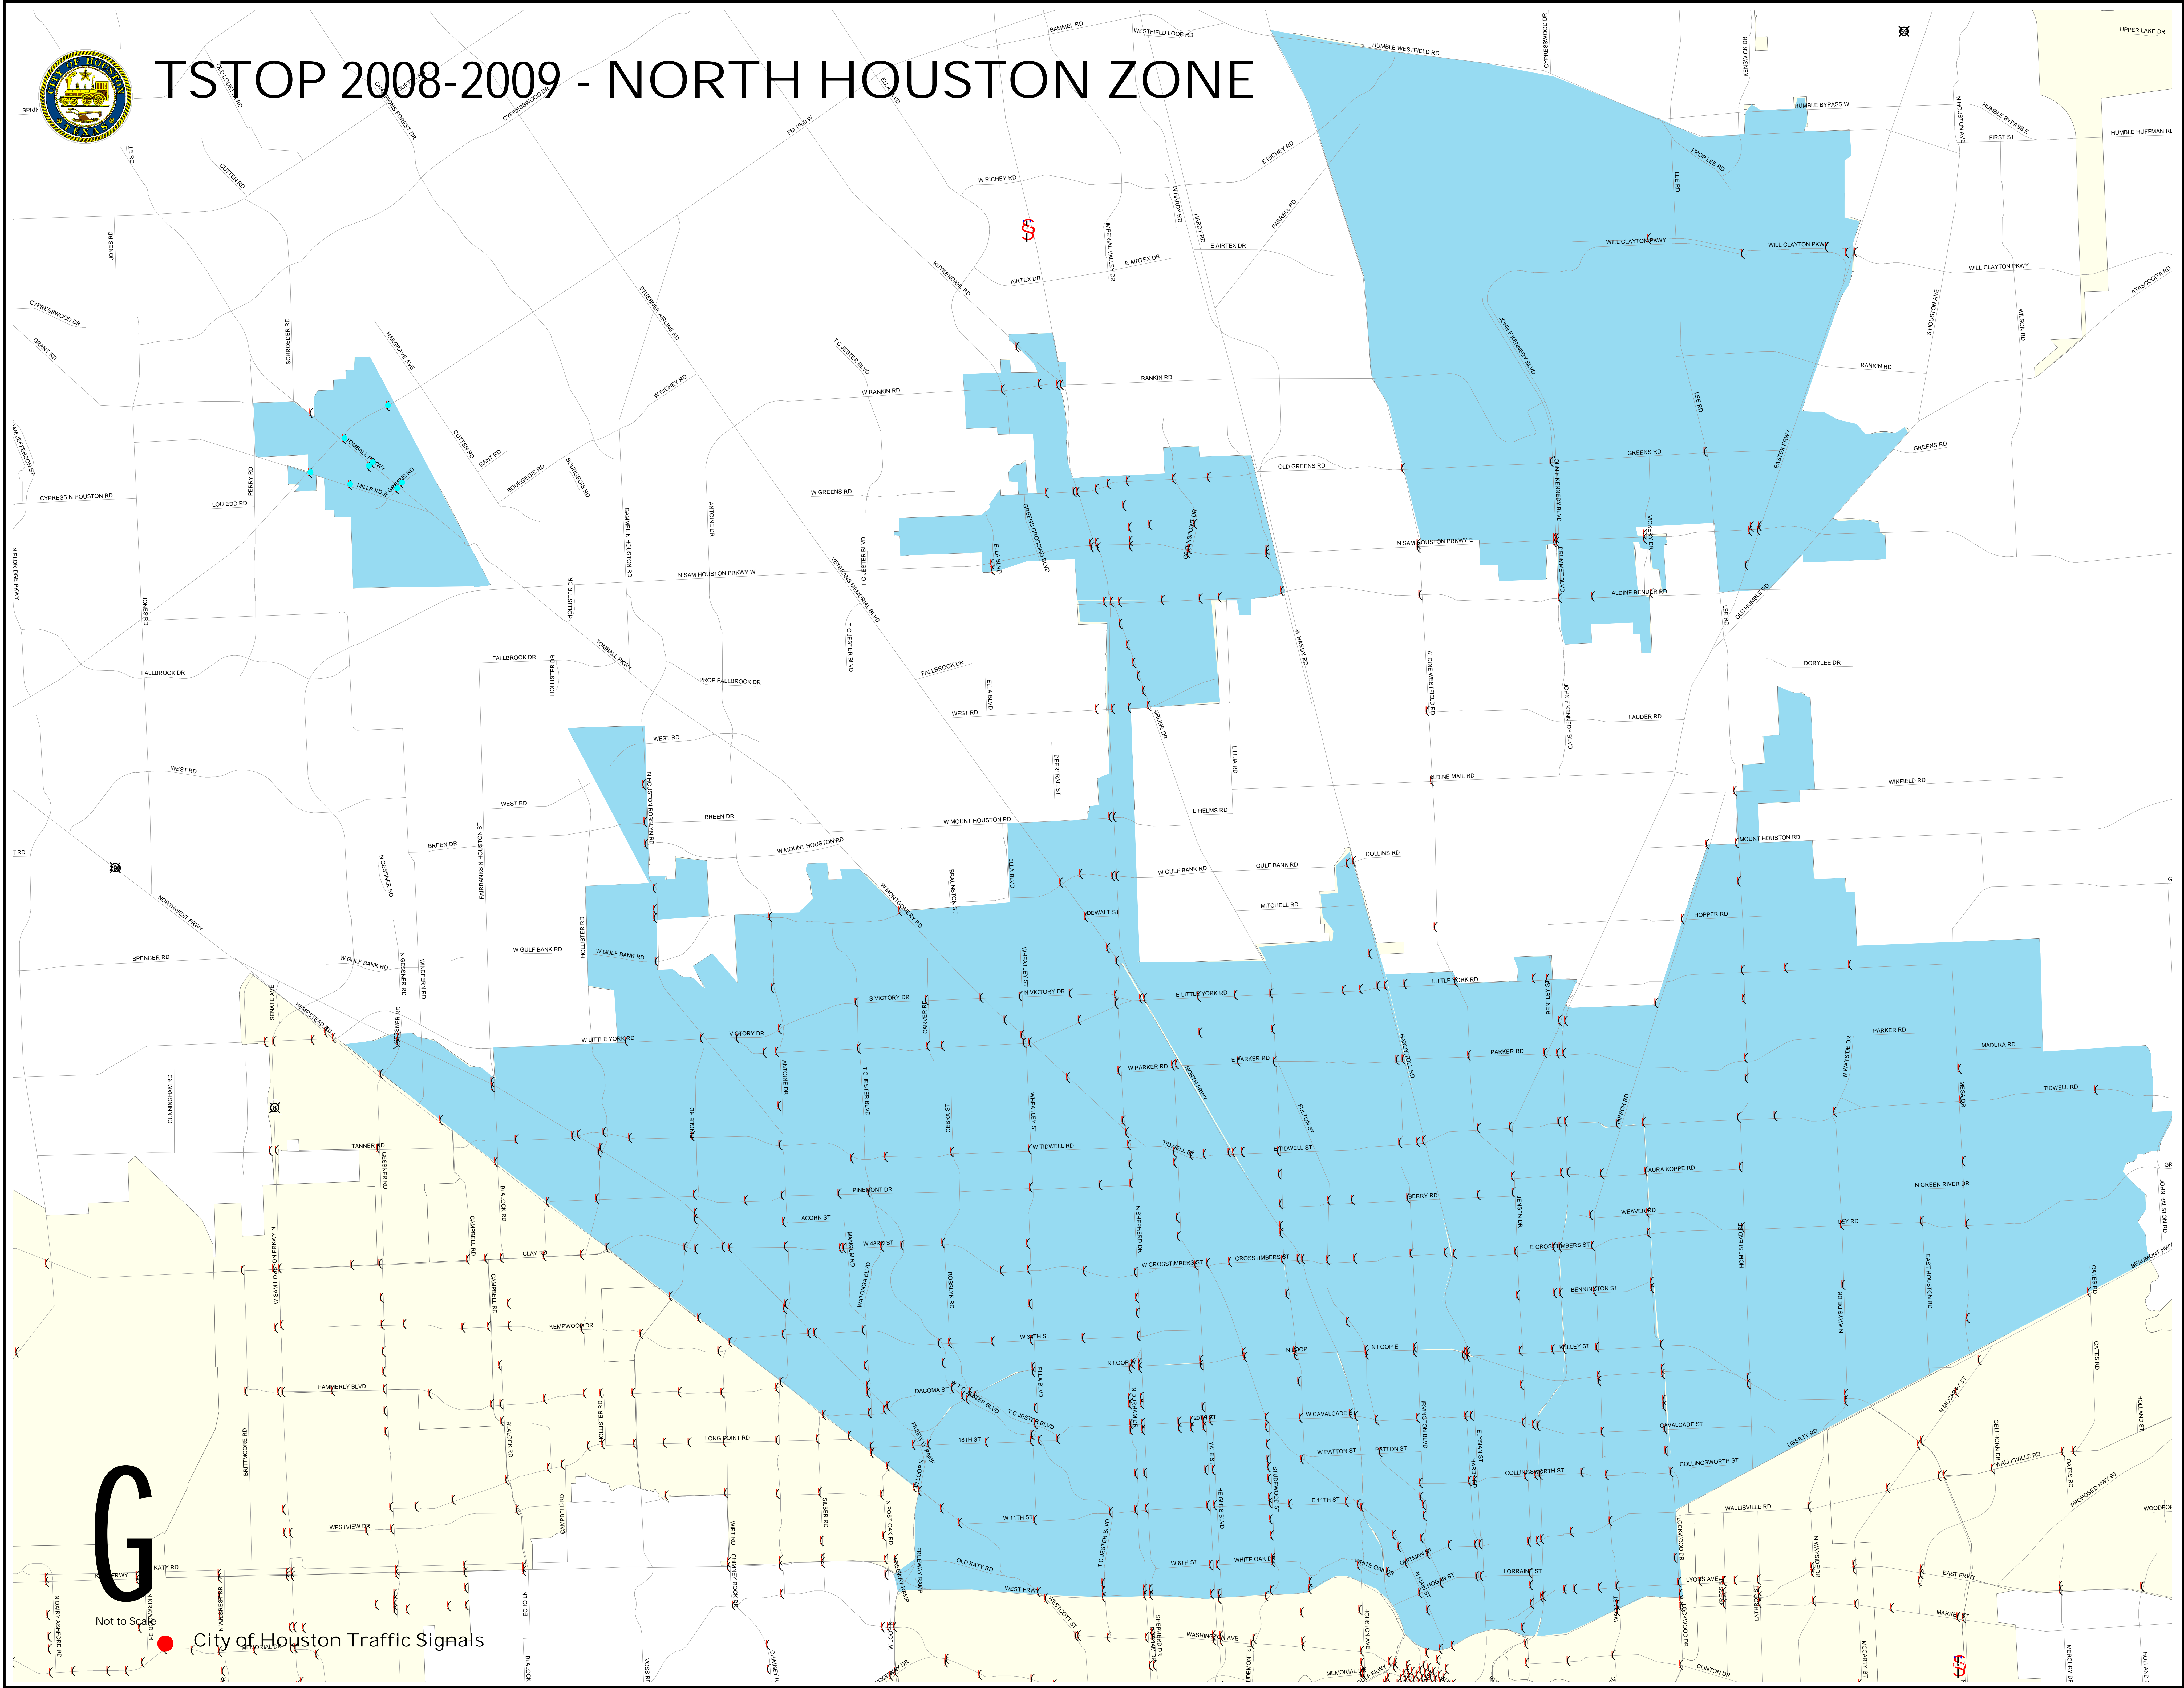

TSTOP 2008-2009 - NORTH HOUSTON ZONE

G

Not to Scale City of Houston Traffic Signals